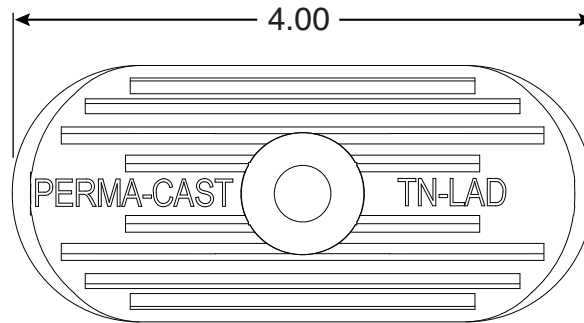

Ladder Anode

Part No.
TN-LD

Parts List	
QTY	Description
2	TN-LD Ladder Anode

- Sacrificial Zinc Anode
- 27 Square Inches Zinc Anode
- Accomodates any 1.9" Ladder Rail
- Sold in Pairs

Page 1 of 1