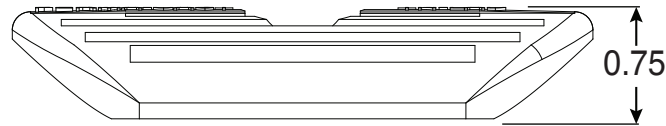

Ladder Anode

Part No.
TN-LD

Parts List	
QTY	Description
2	TN-LD Ladder Anode

- Sacrificial Zinc Anode
- 27 Square Inches Zinc Anode
- Accomodates any 1.9" Ladder Rail
- Sold in Pairs

Page 1 of 1