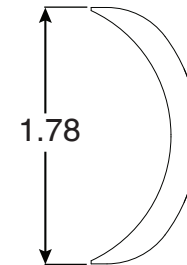

Ladder Anode

Part No.
TN-LD

Parts List	
QTY	Description
2	TN-LD Ladder Anode

- Sacrificial Zinc Anode
- 27 Square Inches Zinc Anode
- Accomodates any 1.9" Ladder Rail
- Sold in Pairs

Page 1 of 1