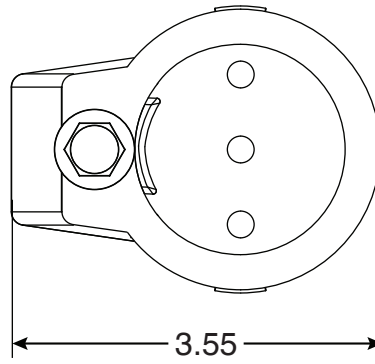

# 4 Inch Plastic Socket

Part No.  
PS-4019-P

Parts List	
QTY	Description
1	PS-4019-P Socket Plastic
1	PW-P Wedge
1	5/16" Stainless Steel Washer
1	5/16-18 x 2" SS Bolt
1	10-24 x 3/8" Brass Screw
1	UL Bonding Clip Assembly

Uses Wedge Assembly  
PW-P

- 4" Deep Plastic Socket
- Accomodates 1.90" OD Tubing
- Uses PW-P Wedge Assembly
- Limited 10 Year Warranty

\*\*\* Anchors Must Drain to Prevent Corrosion\*\*\*