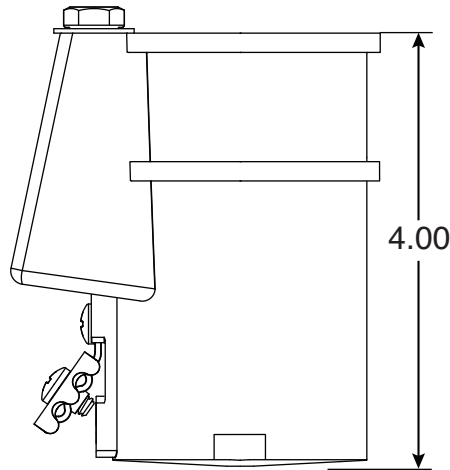

# 4 Inch Plastic Socket

Part No.  
PS-4019-P

Parts List	
QTY	Description
1	PS-4019-P Socket Plastic
1	PW-P Wedge
1	5/16" Stainless Steel Washer
1	5/16-18 x 2" SS Bolt
1	10-24 x 3/8" Brass Screw
1	UL Bonding Clip Assembly

Uses Wedge Assembly  
PW-P

- 4" Deep Plastic Socket
- Accomodates 1.90" OD Tubing
- Uses PW-P Wedge Assembly
- Limited 10 Year Warranty

\*\*\* Anchors Must Drain to Prevent Corrosion\*\*\*