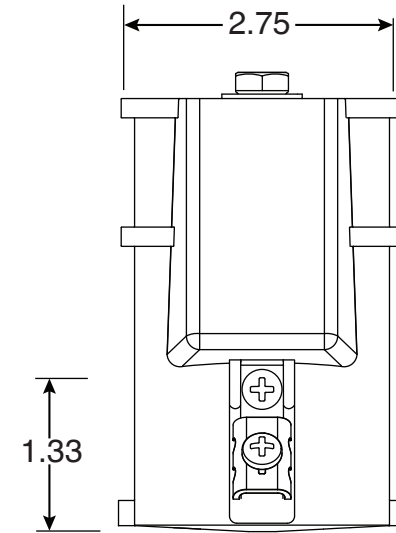

# 4 Inch Plastic Socket

Part No.  
PS-4019-P

Parts List	
QTY	Description
1	PS-4019-P Socket Plastic
1	PW-P Wedge
1	5/16" Stainless Steel Washer
1	5/16-18 x 2" SS Bolt
1	10-24 x 3/8" Brass Screw
1	UL Bonding Clip Assembly

Uses Wedge Assembly  
PW-P

- 4" Deep Plastic Socket
- Accomodates 1.90" OD Tubing
- Uses PW-P Wedge Assembly
- Limited 10 Year Warranty

\*\*\* Anchors Must Drain to Prevent Corrosion\*\*\*