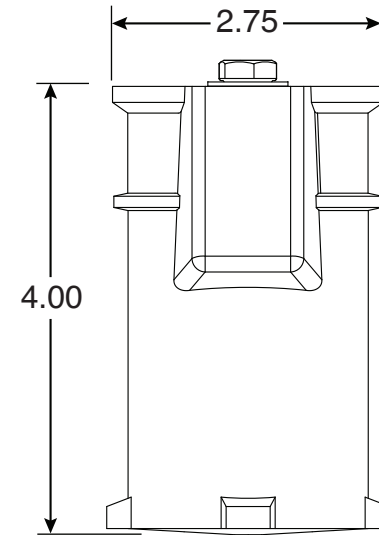

4 Inch Aluminum Perma-Socket

Part No.
PS-4019-A

Parts List	
QTY	Description
1	PS-4019-A Socket Aluminum
1	PW Wedge
1	5/16" Stainless Steel Washer
1	5/16-18 x 1-1/2" SS Bolt
1	10-24 x 3/8" Brass Screw

Uses Wedge Assembly
PW

- 4" Deep Aluminum Socket
- Accommodates 1.90" OD Tubing
- Uses PW Wedge Assembly

Anchors Must Drain to Prevent Corrosion

Page 1 of 1

Perma-Cast Co. Pueblo, CO
www.permacastonline.com
Call 719-544-9544