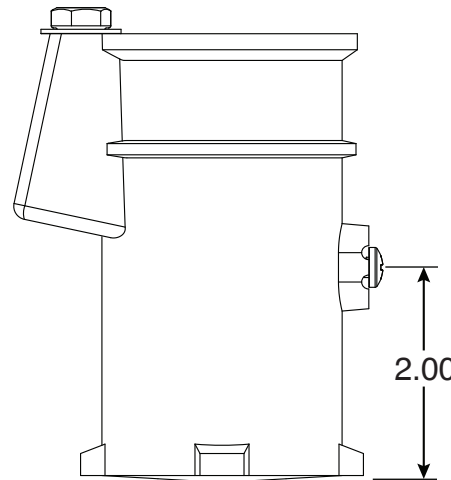

4 Inch Aluminum Perma-Socket

Part No.
PS-4019-A

Parts List	
QTY	Description
1	PS-4019-A Socket Aluminum
1	PW Wedge
1	5/16" Stainless Steel Washer
1	5/16-18 x 1-1/2" SS Bolt
1	10-24 x 3/8" Brass Screw

Uses Wedge Assembly
PW

- 4" Deep Aluminum Socket
- Accommodates 1.90" OD Tubing
- Uses PW Wedge Assembly

Anchors Must Drain to Prevent Corrosion

Page 1 of 1

Perma-Cast Co. Pueblo, CO
www.permacastonline.com
Call 719-544-9544