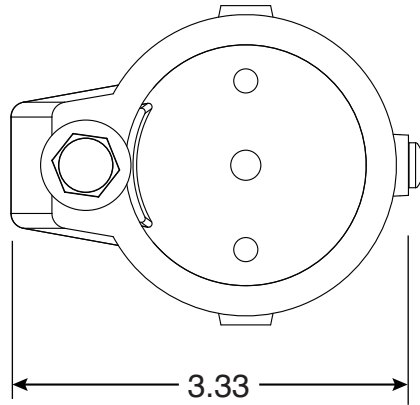

4 Inch Aluminum Perma-Socket

Part No.
PS-4019-A

Parts List	
QTY	Description
1	PS-4019-A Socket Aluminum
1	PW Wedge
1	5/16" Stainless Steel Washer
1	5/16-18 x 1-1/2" SS Bolt
1	10-24 x 3/8" Brass Screw

Uses Wedge Assembly
PW

- 4" Deep Aluminum Socket
- Accommodates 1.90" OD Tubing
- Uses PW Wedge Assembly

Anchors Must Drain to Prevent Corrosion

Page 1 of 1

Perma-Cast Co. Pueblo, CO
www.permacastonline.com
Call 719-544-9544