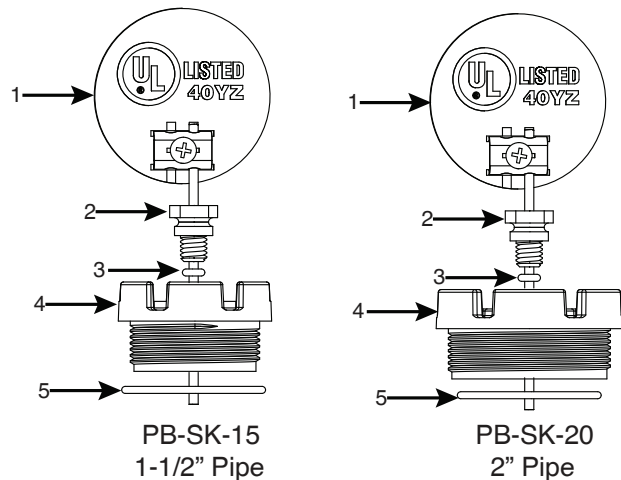

PoolBond Service Parts

Poolbond Above Ground

1. Lollypop Bonding Plate
2. Pump Drain O-ring (Large)
3. PoolBond Drain Plug
4. Wire Seal O-Ring (Small)
5. Nylon Thumb Screw
6. Split Bolt Connector
7. Bonding Grid #8 Wire (Not Supplied)

Repair Kit	Part Number	Unit Cost	Included Items
Plug Kit	PB-AG-PL	Call for \$	2,3,4,5
Split Bolt	PB-SB	Call for \$	6

Poolbond Skimmer w/ 2008 Fitting NEW DESIGN

1. PB2008 Skimmer Fitting
2. 10-24 Brass Screw x2
3. Fitting O-Ring
4. Skimmer Plug
5. Plug O-Ring
6. Split Bolt Connector

Repair Kit	Part Number	Unit Cost	Included Items
Plug Kit for 1-1/2" Plug	PB-SK-15Kit	Call for \$	3,4,5
Plug Kit for 2" Plug	PB-SK-20Kit	Call for \$	3,4,5

Poolbond Skimmer w/ Bonding Plate OLD DESIGN

1. Bonding Plate Assembly
2. Nylon Thumb Screw
3. Wire Seal O-Ring
4. Skimmer Plug
5. Plug O-Ring
6. Split Bolt Connector