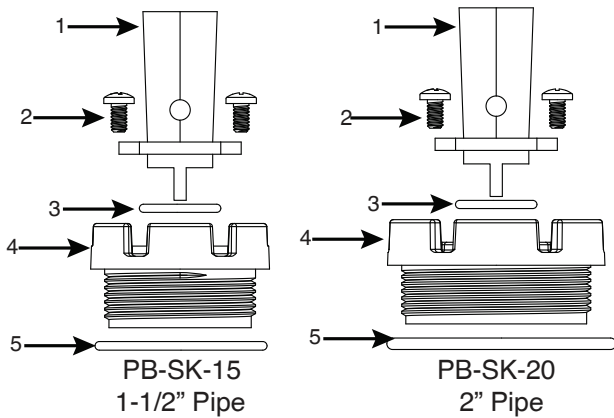

PoolBond Service Parts

Poolbond Above Ground

1. Lollypop Bonding Plate
2. Pump Drain O-ring (Large)
3. PoolBond Drain Plug
4. Wire Seal O-Ring (Small)
5. Nylon Thumb Screw
6. Split Bolt Connector
7. Bonding Grid #8 Wire (Not Supplied)

Repair Kit	Part Number	Unit Cost	Included Items
Plug Kit	PB-AG-PL	Call for \$	2,3,4,5
Split Bolt	PB-SB	Call for \$	6

Poolbond Skimmer w/ 2008 Fitting NEW DESIGN

1. PB2008 Skimmer Fitting
2. 10-24 Brass Screw x2
3. Fitting O-Ring
4. Skimmer Plug
5. Plug O-Ring
6. Split Bolt Connector

Repair Kit	Part Number	Unit Cost	Included Items
Plug Kit for 1-1/2" Plug	PB-SK-15Kit	Call for \$	3,4,5
Plug Kit for 2" Plug	PB-SK-20Kit	Call for \$	3,4,5

Poolbond Skimmer w/ Bonding Plate OLD DESIGN

1. Bonding Plate Assembly
2. Nylon Thumb Screw
3. Wire Seal O-Ring
4. Skimmer Plug
5. Plug O-Ring
6. Split Bolt Connector