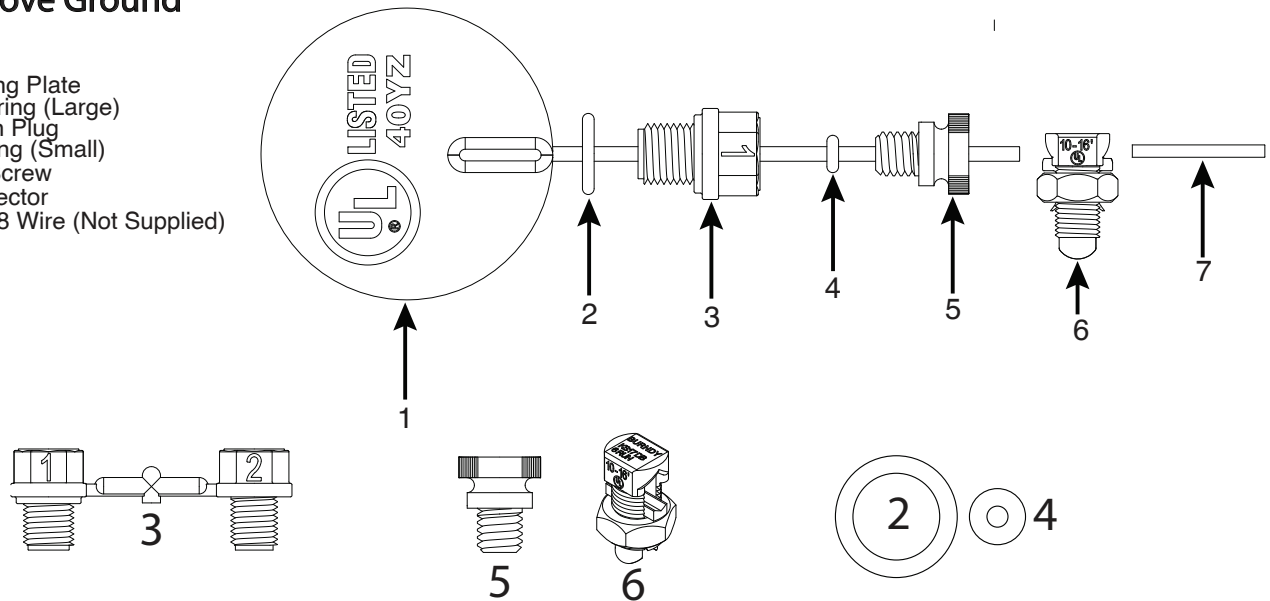

PoolBond Service Parts

Poolbond Above Ground

1. Lollypop Bonding Plate
2. Pump Drain O-ring (Large)
3. PoolBond Drain Plug
4. Wire Seal O-Ring (Small)
5. Nylon Thumb Screw
6. Split Bolt Connector
7. Bonding Grid #8 Wire (Not Supplied)

Repair Kit	Part Number	Unit Cost	Included Items
Plug Kit	PB-AG-PL	Call for \$	2,3,4,5
Split Bolt	PB-SB	Call for \$	6

Poolbond Skimmer w/ 2008 Fitting NEW DESIGN

1. PB2008 Skimmer Fitting
2. 10-24 Brass Screw x2
3. Fitting O-Ring
4. Skimmer Plug
5. Plug O-Ring
6. Split Bolt Connector

Repair Kit	Part Number	Unit Cost	Included Items
Plug Kit for 1-1/2" Plug	PB-SK-15Kit	Call for \$	3,4,5
Plug Kit for 2" Plug	PB-SK-20Kit	Call for \$	3,4,5

Poolbond Skimmer w/ Bonding Plate OLD DESIGN

1. Bonding Plate Assembly
2. Nylon Thumb Screw
3. Wire Seal O-Ring
4. Skimmer Plug
5. Plug O-Ring
6. Split Bolt Connector