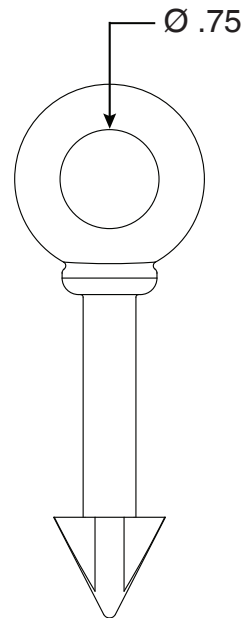

# Concrete Eye Anchor

Part No.  
PI-73

Parts List	
QTY	Description
1	PI-73 Arrow Head Rope Eye

Page 1 of 1

- Chrome Plated Bronze
- Arrow Head Rope Eye