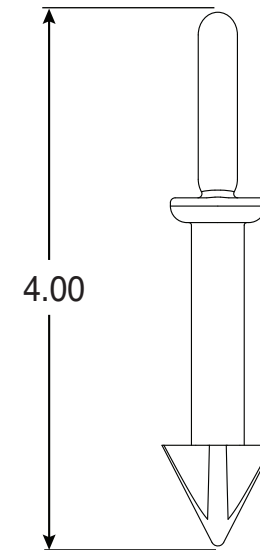

# Concrete Eye Anchor

Part No.  
PI-73

Parts List	
QTY	Description
1	PI-73 Arrow Head Rope Eye

Page 1 of 1

- Chrome Plated Bronze
- Arrow Head Rope Eye