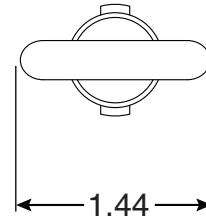

# Concrete Eye Anchor

Part No.  
PI-73

Parts List	
QTY	Description
1	PI-73 Arrow Head Rope Eye

Page 1 of 1

- Chrome Plated Bronze
- Arrow Head Rope Eye