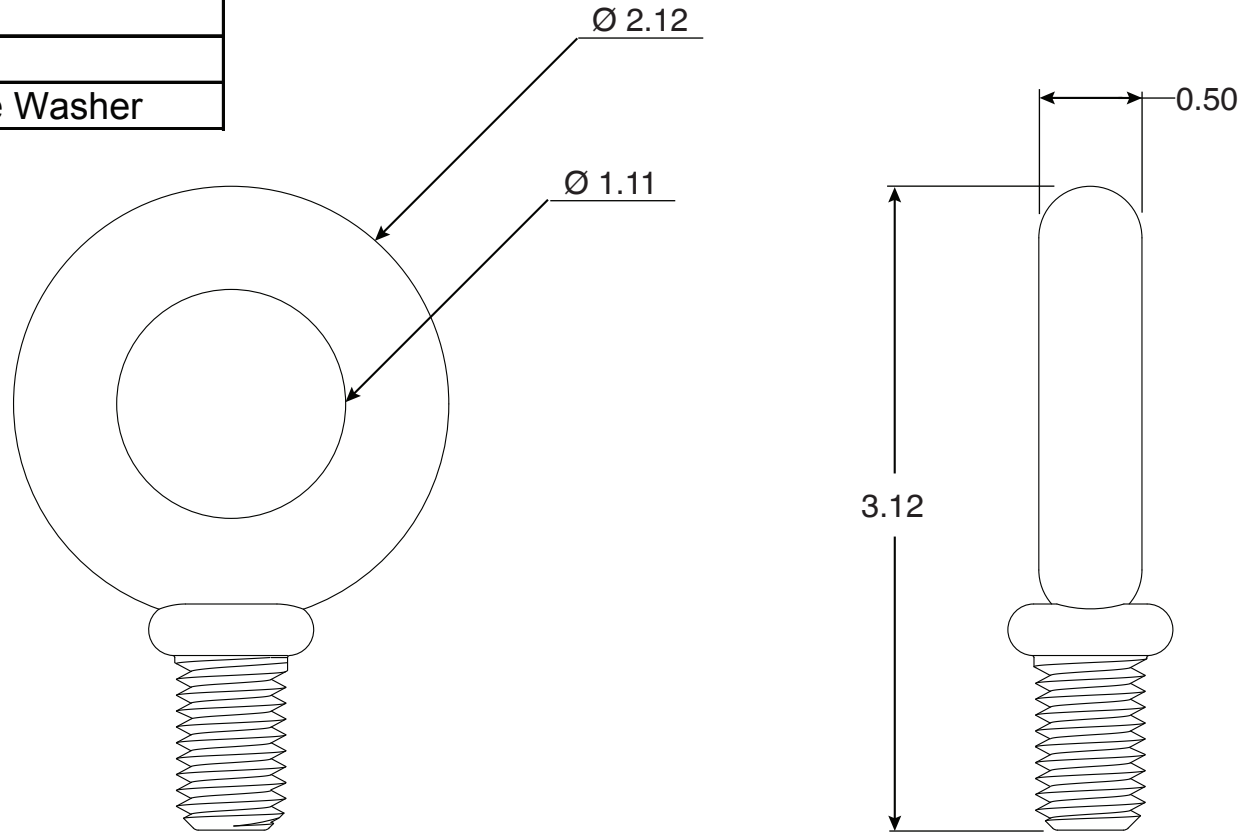

PH-82 Replacement Eye

Part No.
PH-82-Eye

Parts List	
QTY	Description
1	PH-82-Eye Bolt
1	1/2" Lock Washer
1	PH-82-ZN Zinc Anode Washer

Page 1 of 1

- Chrome Plated Bronze
- Eye Bolt for PH-82 Bronze Cup Anchor