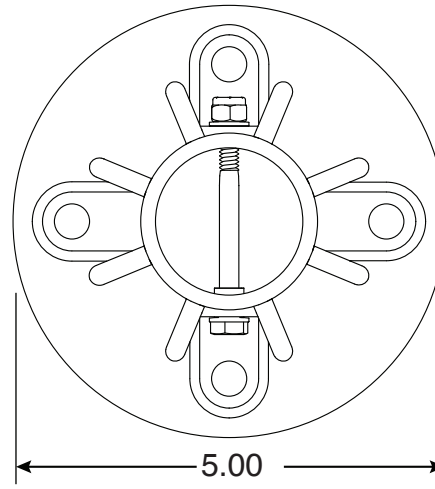

1.90" Plastic Slide Flange

Part No.
PF-25

Parts List	
QTY	Description
1	White Slide Flange Plastic
1	1/4"-20 x 2-3/4" SS Bolt
2	1/4" Stainless Steel Washers
1	1/4" Aluminum Bushing
1	1/4"-20 SS Lock Nut

- White Cylolac Plastic
- Accomodates 1.90" OD Tubing
- SS Through Bolt Secures Slide Leg