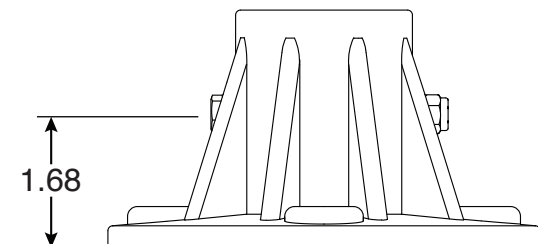

1.90" Plastic Slide Flange

Part No.
PF-25

Parts List	
QTY	Description
1	White Slide Flange Plastic
1	1/4"-20 x 2-3/4" SS Bolt
2	1/4" Stainless Steel Washers
1	1/4" Aluminum Bushing
1	1/4"-20 SS Lock Nut

- White Cylolac Plastic
- Accomodates 1.90" OD Tubing
- SS Through Bolt Secures Slide Leg