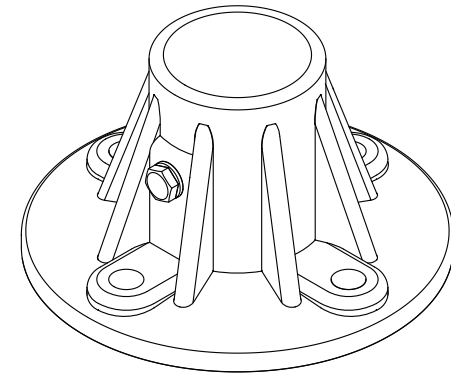

1.90" Plastic Slide Flange

Part No.
PF-25

Parts List	
QTY	Description
1	White Slide Flange Plastic
1	1/4"-20 x 2-3/4" SS Bolt
2	1/4" Stainless Steel Washers
1	1/4" Aluminum Bushing
1	1/4"-20 SS Lock Nut

- White Cylolac Plastic
- Accomodates 1.90" OD Tubing
- SS Through Bolt Secures Slide Leg