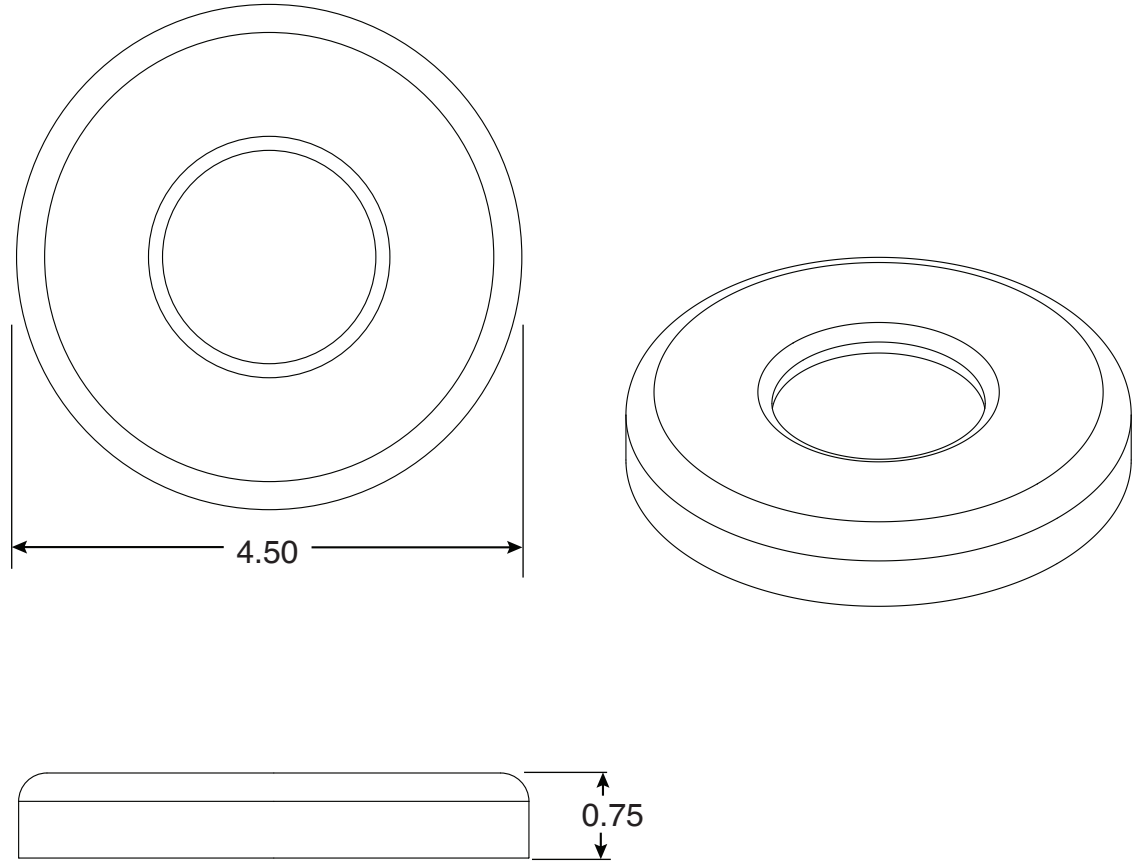

Stainless Steel Escutcheon

Part No.
PE-0019-S

Parts List	
QTY	Description
1	Stainless Steel Escutcheon

- 304 Stainless Steel 24 Gauge
- Accommodates 1.90" OD Tubing

Perma-Cast LLC Pueblo, CO
www.permacastonline.com
Call 719-544-9544