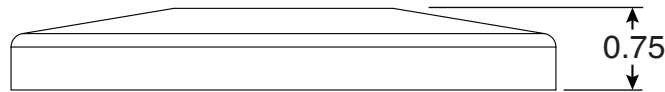

Chrome Cyclac Escutcheon

Part No.
PE-0019-C

Parts List	
QTY	Description
1	Chrome Cyclac Escutcheon

- Chrome Plated Cyclac
- Accommodates 1.90" OD Tubing

Page 1 of 1

Perma-Cast Co. Pueblo, CO
www.permacastonline.com
Call 800-748-2770