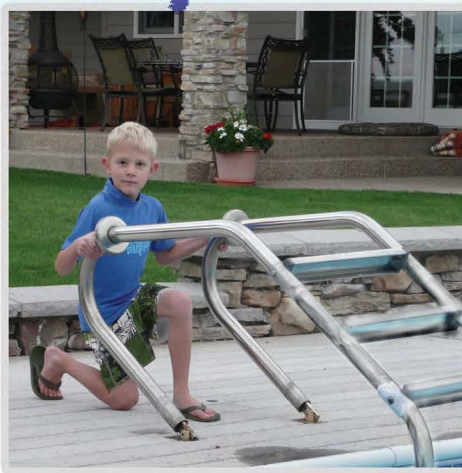

## *Hinging a Pool Ladder Becomes Childs Play*

- THE ONLY LADDER HINGE YOU'LL EVER NEED**
- CAN'T BE SEEN UNDER THE ESCUTCHEON
  - FITS ALL 1.9" LADDER RAILS
  - INSTALLS WITHOUT ANY TOOLS

As Easy As 1.2.3