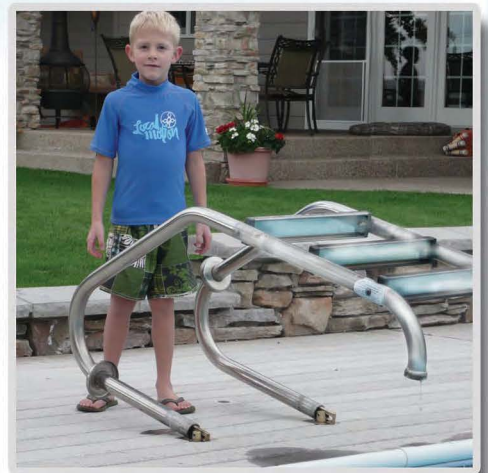

## *Hinging a Pool Ladder Becomes Childs Play*

- THE ONLY LADDER HINGE YOU'LL EVER NEED**
- CAN'T BE SEEN UNDER THE ESCUTCHEON
  - FITS ALL 1.9" LADDER RAILS
  - INSTALLS WITHOUT ANY TOOLS

As Easy As 1.2.3