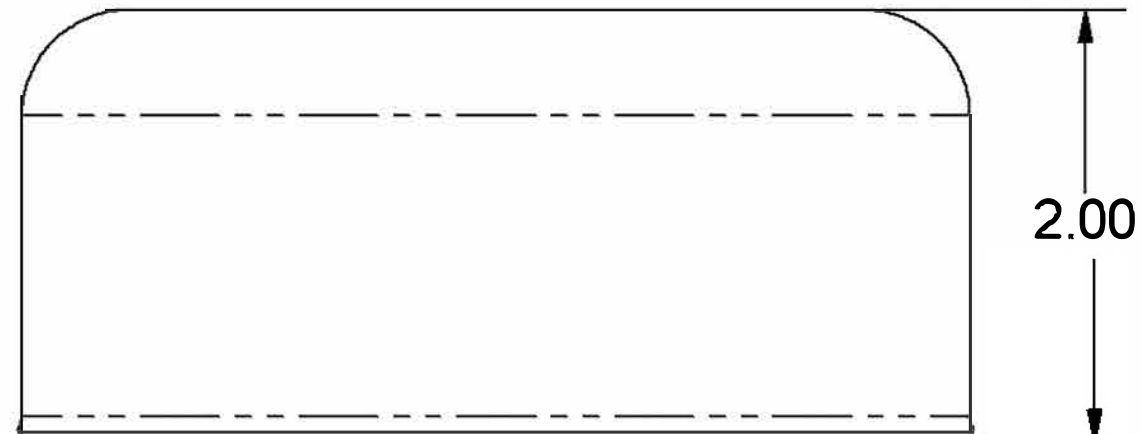

Stainless Steel Escutcheon

Part No.
PE-6019-S

Parts List	
QTY	Description
1	Stainless Steel Escutcheon

- 304 Stainless Steel 24 Gauge
- Accommodates 1.90" OD Tubing

Perma-Cast LLC Pueblo, CO
www.permacastonline.com
Call 719-544-9544