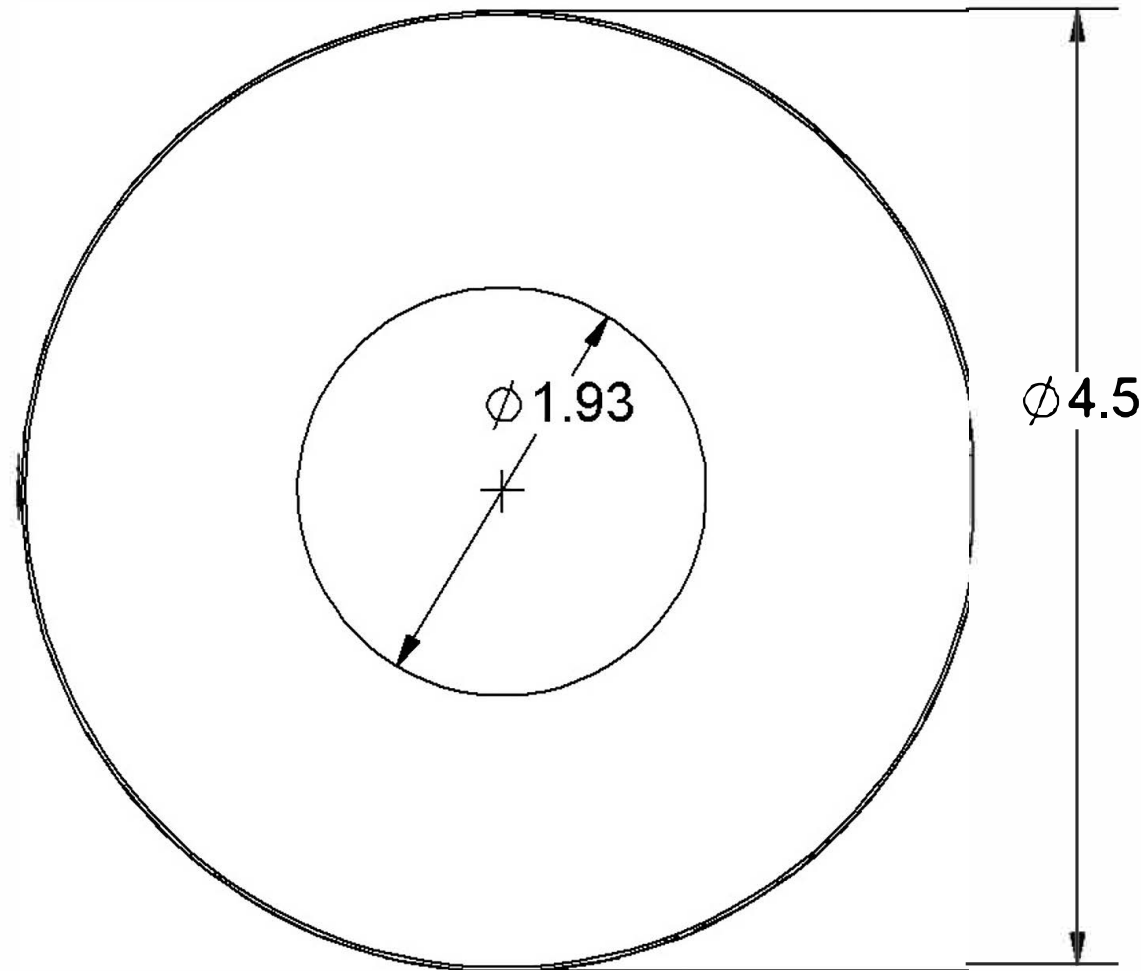

Stainless Steel Escutcheon

Part No.
PE-6019-S

Parts List	
QTY	Description
1	Stainless Steel Escutcheon

- 304 Stainless Steel 24 Gauge
- Accommodates 1.90" OD Tubing

Perma-Cast LLC Pueblo, CO
www.permacastonline.com
Call 719-544-9544