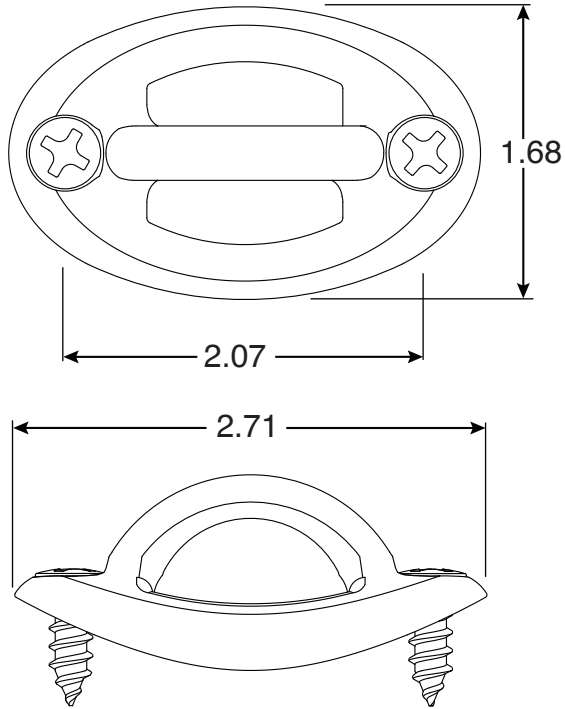

Coping Eye Anchor

Part No.
PI-70

Parts List		
Part #	QTY	Description
1	1	PI-70 Oval Rope Eye
2	2	#14 SS Sheet Metal Screw

- Chrome Plated Bronze
- Oval Rope Eye