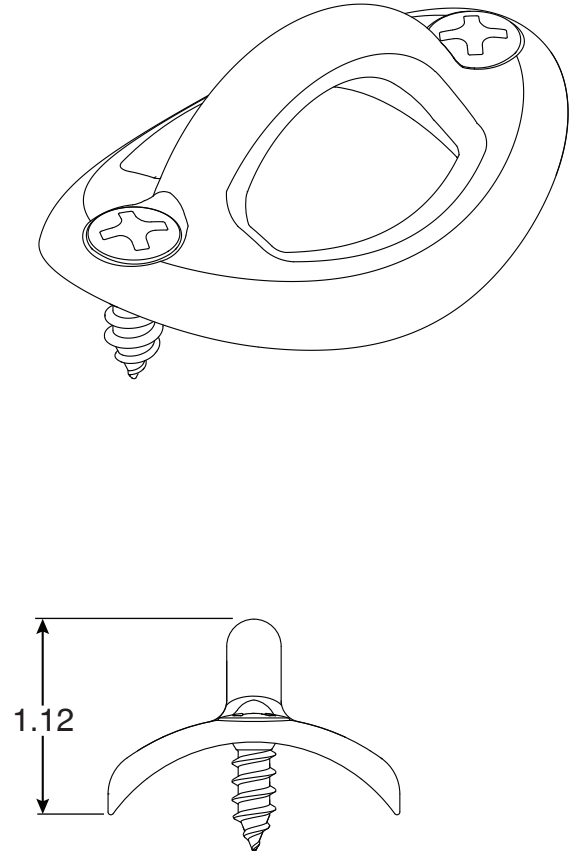

Coping Eye Anchor

Part No.
PI-70

Parts List		
Part #	QTY	Description
1	1	PI-70 Oval Rope Eye
2	2	#14 SS Sheet Metal Screw

- Chrome Plated Bronze
- Oval Rope Eye