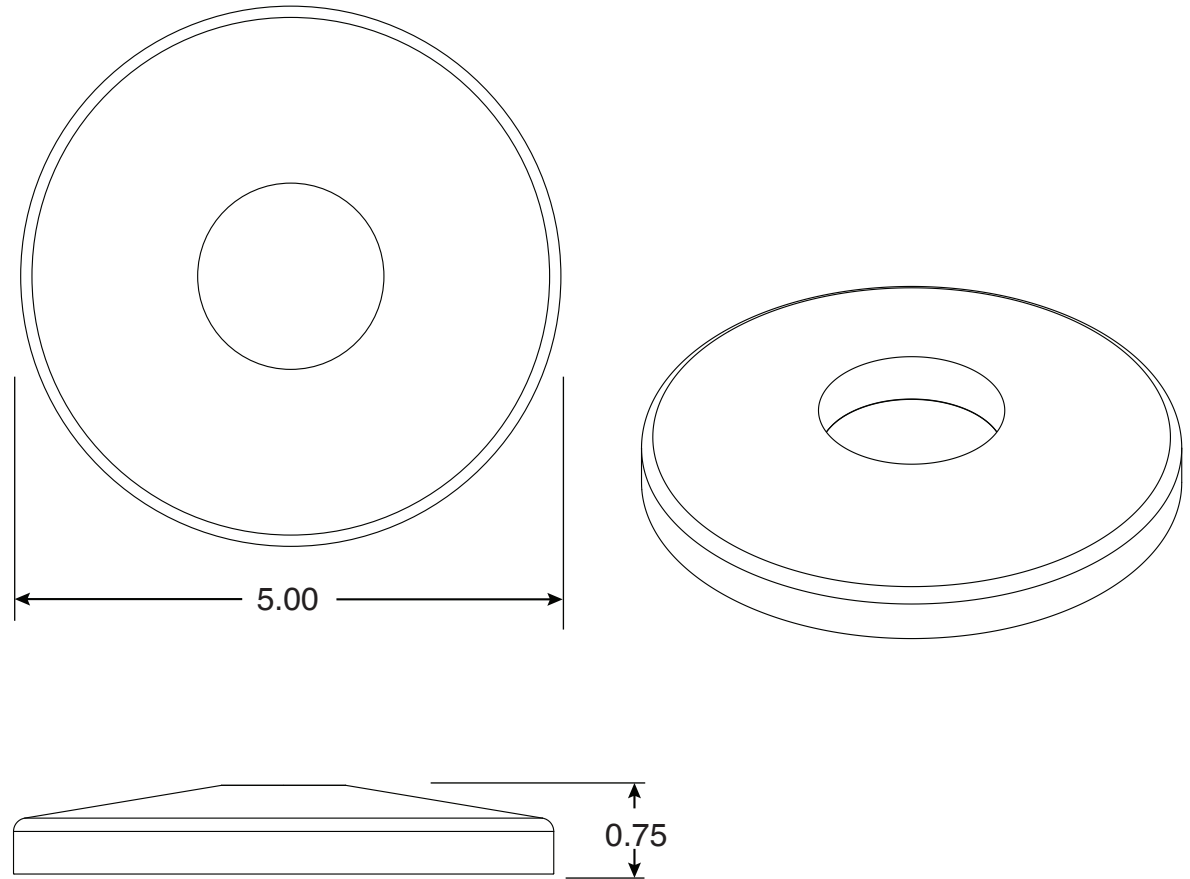

Chrome Cyclac Escutcheon

Part No.
PE-0015-C

Parts List	
QTY	Description
1	Chrome Cyclac Escutcheon

- Chrome Plated Cyclac
- Accommodates 1.50" OD Tubing

Page 1 of 1

Perma-Cast Co. Pueblo, CO
www.permacastonline.com
Call 800-748-2770