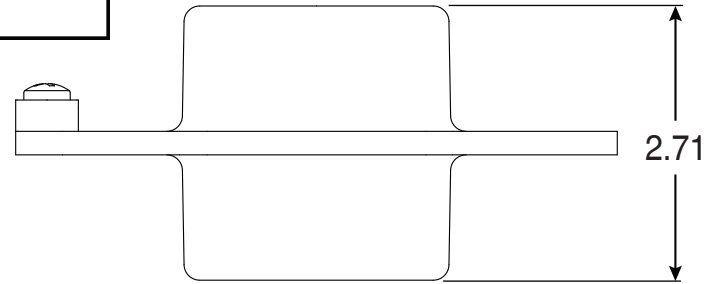

# 2" No Leak Flange

Part No.  
WS-20

Parts List	
QTY	Description
1	Bronze WaterStop Body 2"
1	10-24 x 3/8" Brass Screw

Page 1 of 1

- Corrosion Resistant Bronze
- Fits 2" Pipe Threads or 2" Straight Pipe Threads  
Please Specify what style threads to be machined in casting.