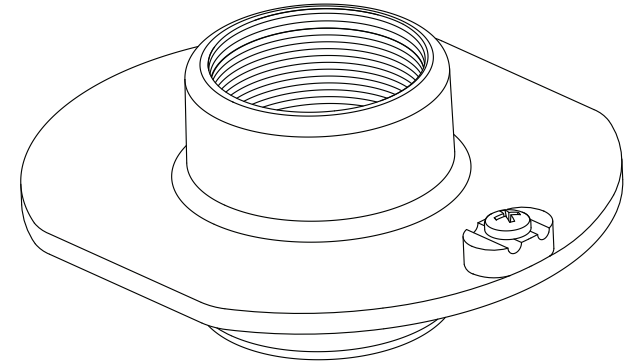

# 2" No Leak Flange

Part No.  
WS-20

Parts List	
QTY	Description
1	Bronze WaterStop Body 2"
1	10-24 x 3/8" Brass Screw

Page 1 of 1

- Corrosion Resistant Bronze
- Fits 2" Pipe Threads or 2" Straight Pipe Threads  
Please Specify what style threads to be machined in casting.