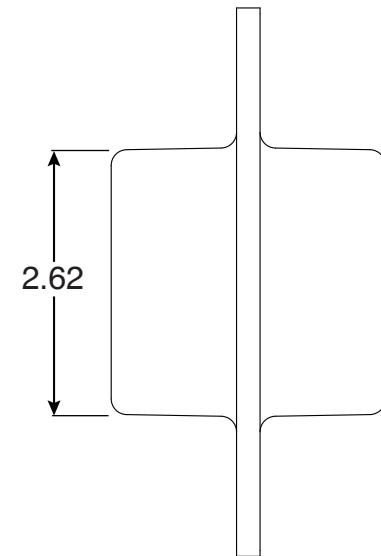

# 2" No Leak Flange

Part No.  
WS-20

Parts List	
QTY	Description
1	Bronze WaterStop Body 2"
1	10-24 x 3/8" Brass Screw

Page 1 of 1

- Corrosion Resistant Bronze
- Fits 2" Pipe Threads or 2" Straight Pipe Threads  
Please Specify what style threads to be machined in casting.