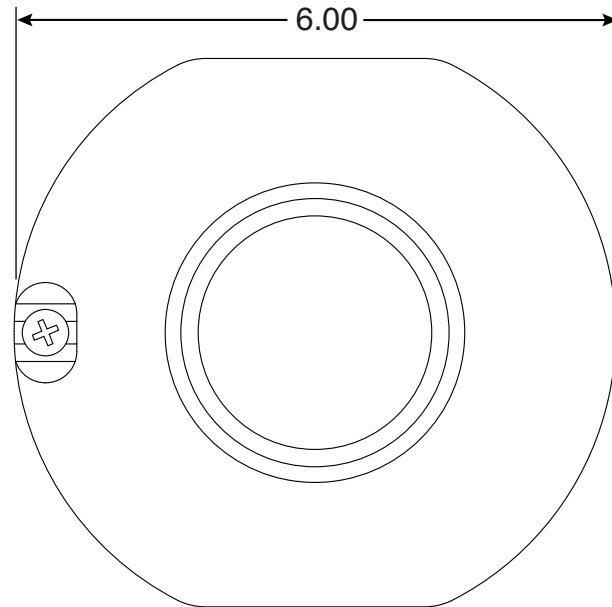

# 2" No Leak Flange

Part No.  
WS-20

Parts List	
QTY	Description
1	Bronze WaterStop Body 2"
1	10-24 x 3/8" Brass Screw

Page 1 of 1

- Corrosion Resistant Bronze
- Fits 2" Pipe Threads or 2" Straight Pipe Threads  
Please Specify what style threads to be machined in casting.