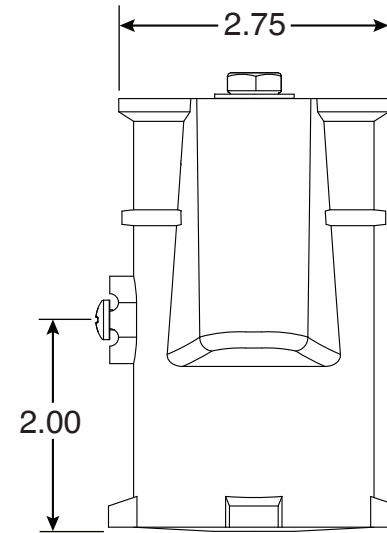

4 Inch Bronze Hanover Clone Socket

Part No.
PS-4019-BC

Parts List	
QTY	Description
1	PS-4019-BC Socket Bronze
1	PW-4C Wedge
1	5/16" Stainless Steel Washer
1	5/16-18 x 1-3/4" SS Bolt
1	10-24 x 3/8" Brass Screw

Uses Wedge Assembly
PW-4C

- 4" Deep Bronze Socket
- Accomodates 1.90" OD Tubing
- Uses PW-4C Wedge Assembly
- Limited Lifetime Warranty

Anchors Must Drain to Prevent Corrosion