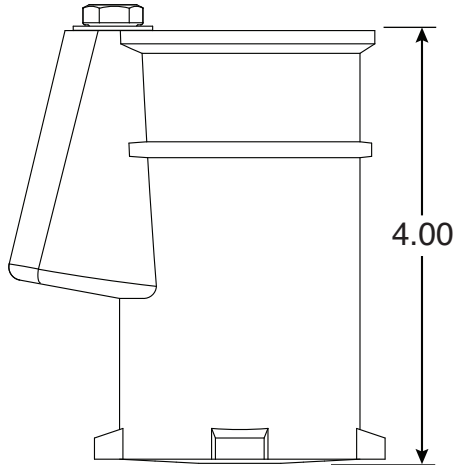

4 Inch Bronze Hanover Clone Socket

Part No.
PS-4019-BC

Parts List	
QTY	Description
1	PS-4019-BC Socket Bronze
1	PW-4C Wedge
1	5/16" Stainless Steel Washer
1	5/16-18 x 1-3/4" SS Bolt
1	10-24 x 3/8" Brass Screw

Uses Wedge Assembly
PW-4C

- 4" Deep Bronze Socket
- Accomodates 1.90" OD Tubing
- Uses PW-4C Wedge Assembly
- Limited Lifetime Warranty

Anchors Must Drain to Prevent Corrosion