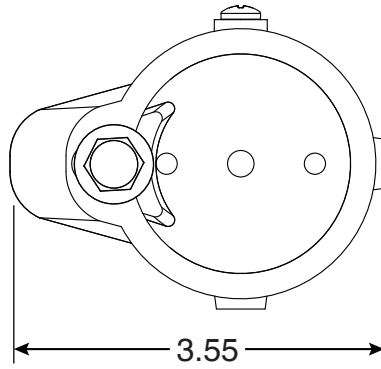

4 Inch Bronze Hanover Clone Socket

Part No.
PS-4019-BC

Parts List	
QTY	Description
1	PS-4019-BC Socket Bronze
1	PW-4C Wedge
1	5/16" Stainless Steel Washer
1	5/16-18 x 1-3/4" SS Bolt
1	10-24 x 3/8" Brass Screw

Uses Wedge Assembly
PW-4C

- 4" Deep Bronze Socket
- Accomodates 1.90" OD Tubing
- Uses PW-4C Wedge Assembly
- Limited Lifetime Warranty

Anchors Must Drain to Prevent Corrosion