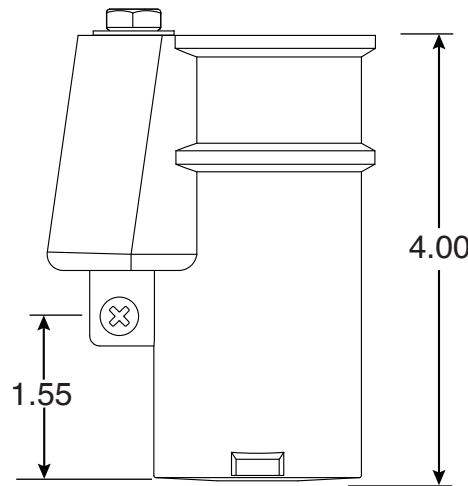

4 Inch Bronze Socket

Part No.
PS-4016-BC

Parts List	
QTY	Description
1	PS-4016-BC Socket Bronze
1	PW-16 Wedge
1	5/16" Stainless Steel Washer
1	5/16-18 x 1-3/4" SS Bolt
1	10-24 x 3/8" Brass Screw

Uses Wedge Assembly
PW-16

- 4" Deep Socket
- Accomodates 1.625" OD Tubing
- Uses PW-16 Wedge
- Includes Wedge, Washer, Bolt and Bonding Screw
- Anchors Must Drain to Prevent Corrosion

Page 1 of 1

Perma-Cast Co. Pueblo, CO
www.permacastonline.com
Call 800-748-2770