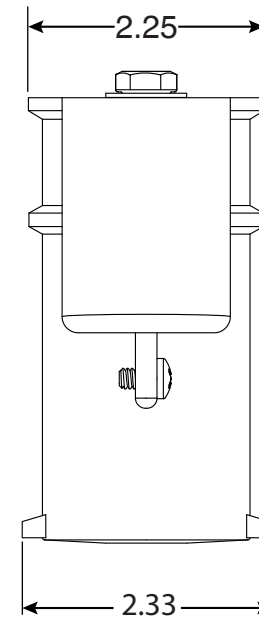

4 Inch Bronze Socket

Part No.
PS-4016-BC

Parts List	
QTY	Description
1	PS-4016-BC Socket Bronze
1	PW-16 Wedge
1	5/16" Stainless Steel Washer
1	5/16-18 x 1-3/4" SS Bolt
1	10-24 x 3/8" Brass Screw

Uses Wedge Assembly
PW-16

- 4" Deep Socket
- Accomodates 1.625" OD Tubing
- Uses PW-16 Wedge
- Includes Wedge, Washer, Bolt and Bonding Screw
- Anchors Must Drain to Prevent Corrosion

Page 1 of 1

Perma-Cast Co. Pueblo, CO
www.permacastonline.com
Call 800-748-2770