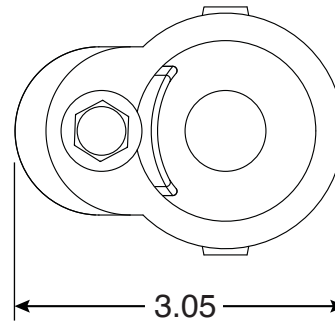

4 Inch Bronze Socket

Part No.
PS-4016-BC

Parts List	
QTY	Description
1	PS-4016-BC Socket Bronze
1	PW-16 Wedge
1	5/16" Stainless Steel Washer
1	5/16-18 x 1-3/4" SS Bolt
1	10-24 x 3/8" Brass Screw

Uses Wedge Assembly
PW-16

- 4" Deep Socket
- Accomodates 1.625" OD Tubing
- Uses PW-16 Wedge
- Includes Wedge, Washer, Bolt and Bonding Screw
- Anchors Must Drain to Prevent Corrosion

Page 1 of 1

Perma-Cast Co. Pueblo, CO
www.permacastonline.com
Call 800-748-2770