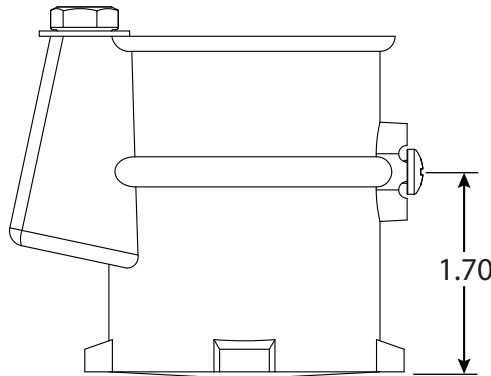

3 Inch Aluminum Perma-Socket

Part No.
PS-3019-A

Parts List	
QTY	Description
1	PS-3019-A Socket Aluminum
1	PW Wedge
1	5/16" Stainless Steel Washer
1	5/16-18 x 1-1/2" SS Bolt
1	10-24 x 3/8" Brass Screw

Uses Wedge Assembly
PW

Page 1 of 1

- 3" Deep Aluminum Socket
- Accomodates 1.90" OD Tubing
- Uses PW Wedge Assembly

Anchors Must Drain to Prevent Corrosion