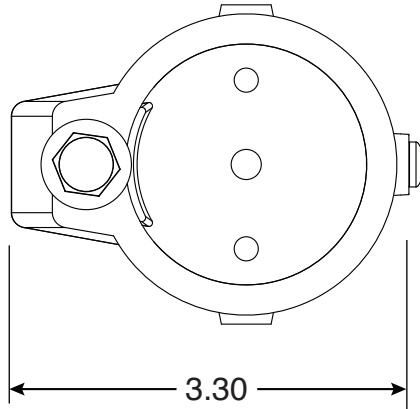

3 Inch Aluminum Perma-Socket

Part No.
PS-3019-A

Parts List	
QTY	Description
1	PS-3019-A Socket Aluminum
1	PW Wedge
1	5/16" Stainless Steel Washer
1	5/16-18 x 1-1/2" SS Bolt
1	10-24 x 3/8" Brass Screw

Uses Wedge Assembly
PW

Page 1 of 1

- 3" Deep Aluminum Socket
- Accomodates 1.90" OD Tubing
- Uses PW Wedge Assembly

Anchors Must Drain to Prevent Corrosion