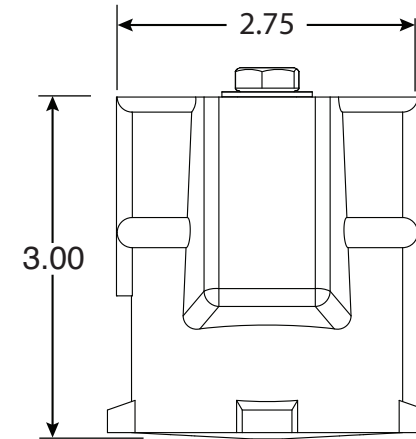

3 Inch Aluminum Perma-Socket

Part No.
PS-3019-A

Parts List	
QTY	Description
1	PS-3019-A Socket Aluminum
1	PW Wedge
1	5/16" Stainless Steel Washer
1	5/16-18 x 1-1/2" SS Bolt
1	10-24 x 3/8" Brass Screw

Uses Wedge Assembly
PW

Page 1 of 1

- 3" Deep Aluminum Socket
- Accomodates 1.90" OD Tubing
- Uses PW Wedge Assembly

Anchors Must Drain to Prevent Corrosion