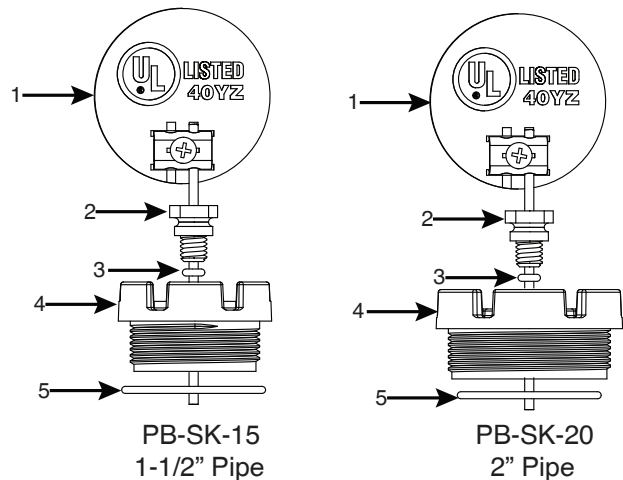

## Poolbond Above Ground

1. Lollypop Bonding Plate
2. Pump Drain O-ring (Large)
3. PoolBond Drain Plug
4. Wire Seal O-Ring (Small)
5. Nylon Thumb Screw
6. Split Bolt Connector
7. Bonding Grid #8 Wire (Not Supplied)

Repair Kit	Part Number	Unit Cost	Included Items
Plug Kit	PB-AG-PL	Call for \$	2,3,4,5
Split Bolt	PB-SB	Call for \$	6

## Poolbond Skimmer w/ 2008 Fitting NEW DESIGN

1. PB2008 Skimmer Fitting
2. 10-24 Brass Screw x2
3. Fitting O-Ring
4. Skimmer Plug
5. Plug O-Ring
6. Split Bolt Connector

Repair Kit	Part Number	Unit Cost	Included Items
Plug Kit for 1-1/2" Plug	PB-SK-15Kit	Call for \$	3,4,5
Plug Kit for 2" Plug	PB-SK-20Kit	Call for \$	3,4,5

## Poolbond Skimmer w/ Bonding Plate OLD DESIGN

1. Bonding Plate Assembly
2. Nylon Thumb Screw
3. Wire Seal O-Ring
4. Skimmer Plug
5. Plug O-Ring
6. Split Bolt Connector

Repair Kit	Part Number	Unit Cost	Included Items
Plug Kit for 1-1/2" Plug	PB-SK-15	Call for \$	1,2,3,4,5
Plug Kit for 2" Plug	PB-SK-20	Call for \$	1,2,3,4,5