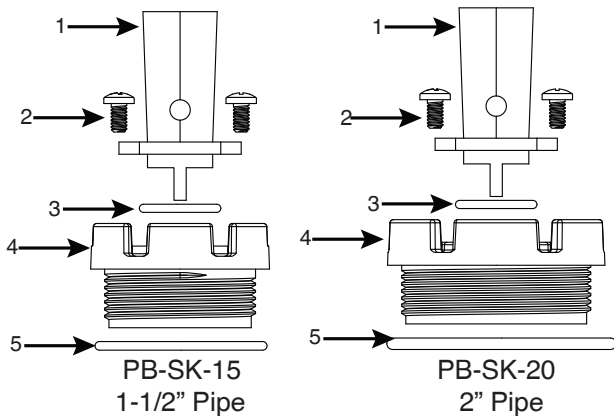

## Poolbond Above Ground

1. Lollypop Bonding Plate
2. Pump Drain O-ring (Large)
3. PoolBond Drain Plug
4. Wire Seal O-Ring (Small)
5. Nylon Thumb Screw
6. Split Bolt Connector
7. Bonding Grid #8 Wire (Not Supplied)

Repair Kit	Part Number	Unit Cost	Included Items
Plug Kit	PB-AG-PL	Call for \$	2,3,4,5
Split Bolt	PB-SB	Call for \$	6

## Poolbond Skimmer w/ 2008 Fitting NEW DESIGN

1. PB2008 Skimmer Fitting
2. 10-24 Brass Screw x2
3. Fitting O-Ring
4. Skimmer Plug
5. Plug O-Ring
6. Split Bolt Connector

Repair Kit	Part Number	Unit Cost	Included Items
Plug Kit for 1-1/2" Plug	PB-SK-15Kit	Call for \$	3,4,5
Plug Kit for 2" Plug	PB-SK-20Kit	Call for \$	3,4,5

## Poolbond Skimmer w/ Bonding Plate OLD DESIGN

1. Bonding Plate Assembly
2. Nylon Thumb Screw
3. Wire Seal O-Ring
4. Skimmer Plug
5. Plug O-Ring
6. Split Bolt Connector

Repair Kit	Part Number	Unit Cost	Included Items
Plug Kit for 1-1/2" Plug	PB-SK-15	Call for \$	1,2,3,4,5
Plug Kit for 2" Plug	PB-SK-20	Call for \$	1,2,3,4,5