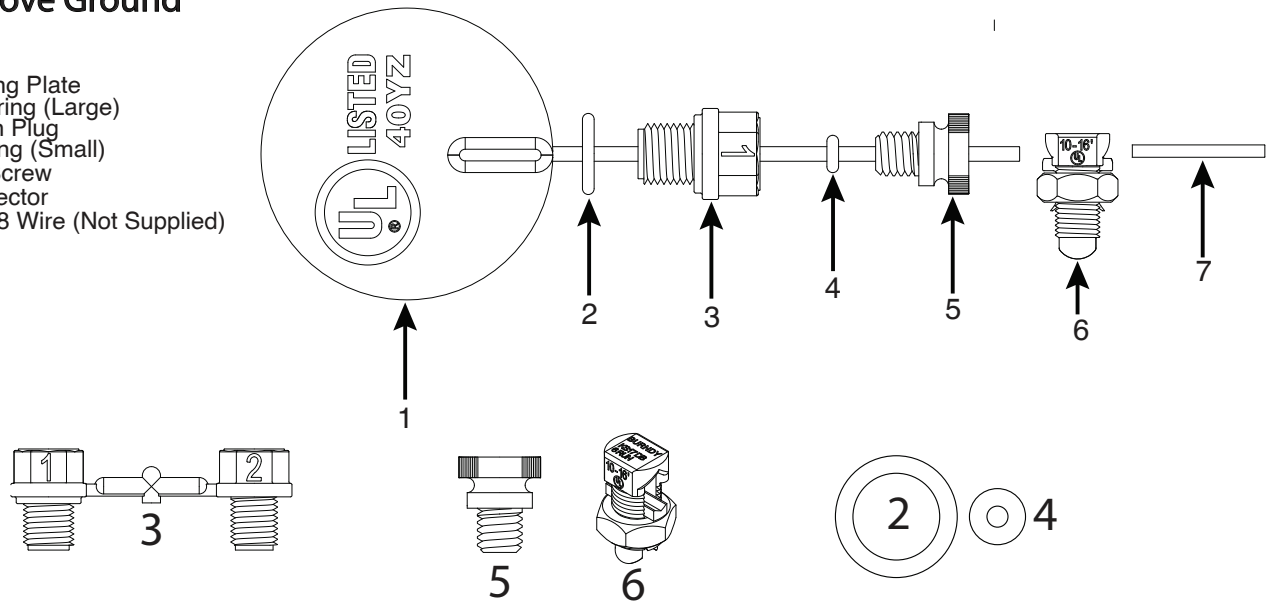

## Poolbond Above Ground

1. Lollypop Bonding Plate
2. Pump Drain O-ring (Large)
3. PoolBond Drain Plug
4. Wire Seal O-Ring (Small)
5. Nylon Thumb Screw
6. Split Bolt Connector
7. Bonding Grid #8 Wire (Not Supplied)

## Poolbond Skimmer w/ 2008 Fitting NEW DESIGN

1. PB2008 Skimmer Fitting
2. 10-24 Brass Screw x2
3. Fitting O-Ring
4. Skimmer Plug
5. Plug O-Ring
6. Split Bolt Connector

Repair Kit	Part Number	Unit Cost	Included Items
Plug Kit for 1-1/2" Plug	PB-SK-15Kit	Call for \$	3,4,5
Plug Kit for 2" Plug	PB-SK-20Kit	Call for \$	3,4,5

## Poolbond Skimmer w/ Bonding Plate OLD DESIGN

1. Bonding Plate Assembly
2. Nylon Thumb Screw
3. Wire Seal O-Ring
4. Skimmer Plug
5. Plug O-Ring
6. Split Bolt Connector

Repair Kit	Part Number	Unit Cost	Included Items
Plug Kit for 1-1/2" Plug	PB-SK-15	Call for \$	1,2,3,4,5
Plug Kit for 2" Plug	PB-SK-20	Call for \$	1,2,3,4,5