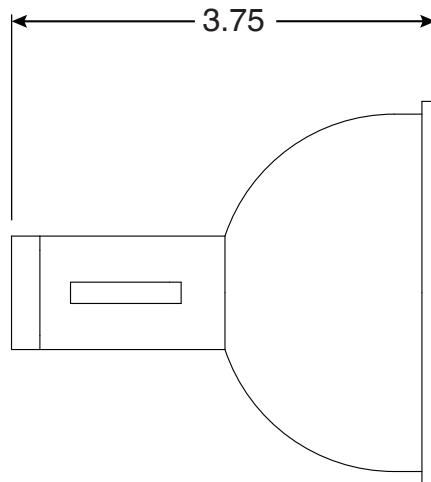

Bronze Cup Anchor with Cross Bar CPB

Part No.
PH-82-B

Parts List	
QTY	Description
1	PH-82-B Cup
1	10-24 x 3/8" Brass Screw

Page 1 of 1

• Chrome Plated Bronze

Perma-Cast Co. Pueblo, CO
www.permacastonline.com
Call 719-544-9544