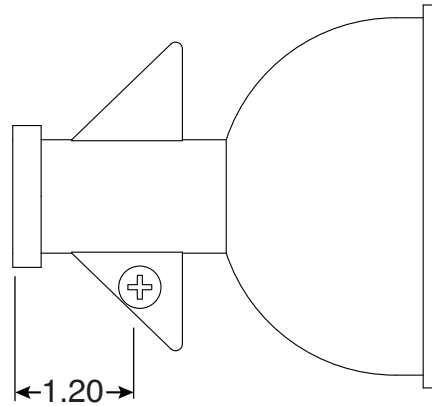

Bronze Cup Anchor with Cross Bar CPB

Part No.
PH-82-B

Parts List	
QTY	Description
1	PH-82-B Cup
1	10-24 x 3/8" Brass Screw

Page 1 of 1

• Chrome Plated Bronze

Perma-Cast Co. Pueblo, CO
www.permacastonline.com
Call 719-544-9544