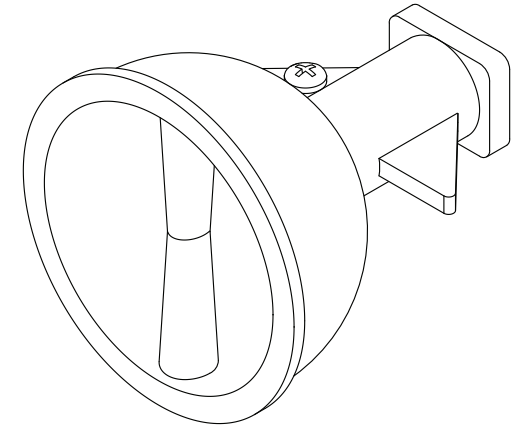

Bronze Cup Anchor with Cross Bar CPB

Part No.
PH-82-B

Parts List	
QTY	Description
1	PH-82-B Cup
1	10-24 x 3/8" Brass Screw

Page 1 of 1

• Chrome Plated Bronze

Perma-Cast Co. Pueblo, CO
www.permacastonline.com
Call 719-544-9544