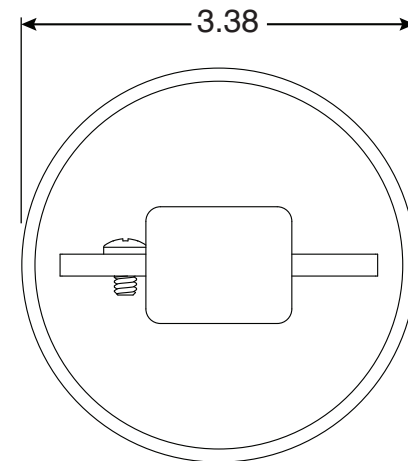

Bronze Cup Anchor with Cross Bar CPB

Part No.
PH-82-B

Parts List	
QTY	Description
1	PH-82-B Cup
1	10-24 x 3/8" Brass Screw

Page 1 of 1

• Chrome Plated Bronze

Perma-Cast Co. Pueblo, CO
www.permacastonline.com
Call 719-544-9544