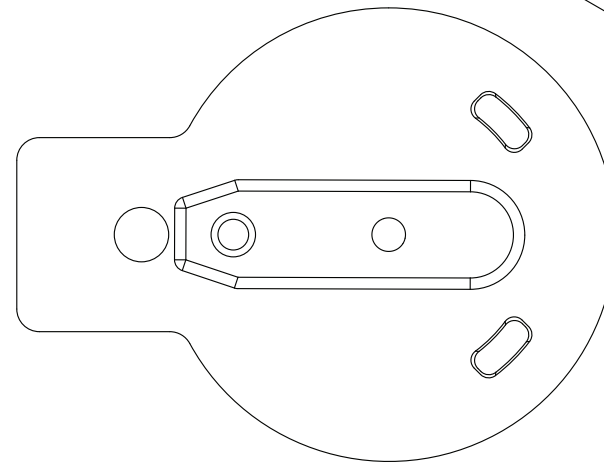

# Bronze Anchor Cover

Part No.  
PE-8

Parts List	
QTY	Description
1	Bronze Cover Top
1	Bronze Cover Bottom
1	10-24 x 5/8" SS Machine Screw

• Bronze Anchor Cover

Perma-Cast LLC Pueblo, CO  
www.permacastonline.com  
Call 719-544-9544