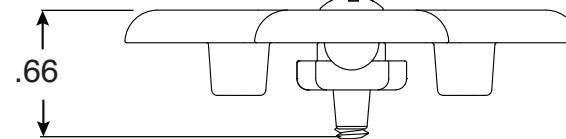

# Bronze Anchor Cover

Part No.  
PE-8

Parts List	
QTY	Description
1	Bronze Cover Top
1	Bronze Cover Bottom
1	10-24 x 5/8" SS Machine Screw

• Bronze Anchor Cover

Perma-Cast LLC Pueblo, CO  
www.permacastonline.com  
Call 719-544-9544