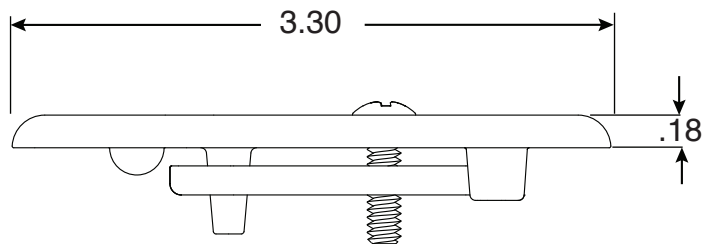

# Bronze Anchor Cover

Part No.  
PE-8

Parts List	
QTY	Description
1	Bronze Cover Top
1	Bronze Cover Bottom
1	10-24 x 5/8" SS Machine Screw

• Bronze Anchor Cover

Perma-Cast LLC Pueblo, CO  
www.permacastonline.com  
Call 719-544-9544