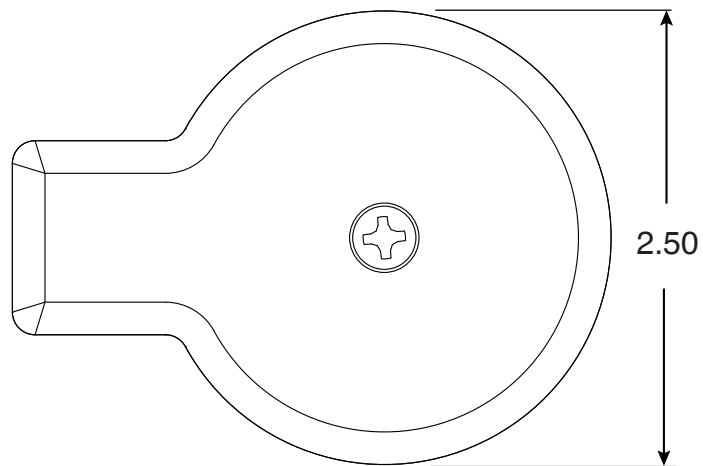

# Bronze Anchor Cover

Part No.  
PE-8

Parts List	
QTY	Description
1	Bronze Cover Top
1	Bronze Cover Bottom
1	10-24 x 5/8" SS Machine Screw

• Bronze Anchor Cover

Perma-Cast LLC Pueblo, CO  
www.permacastonline.com  
Call 719-544-9544