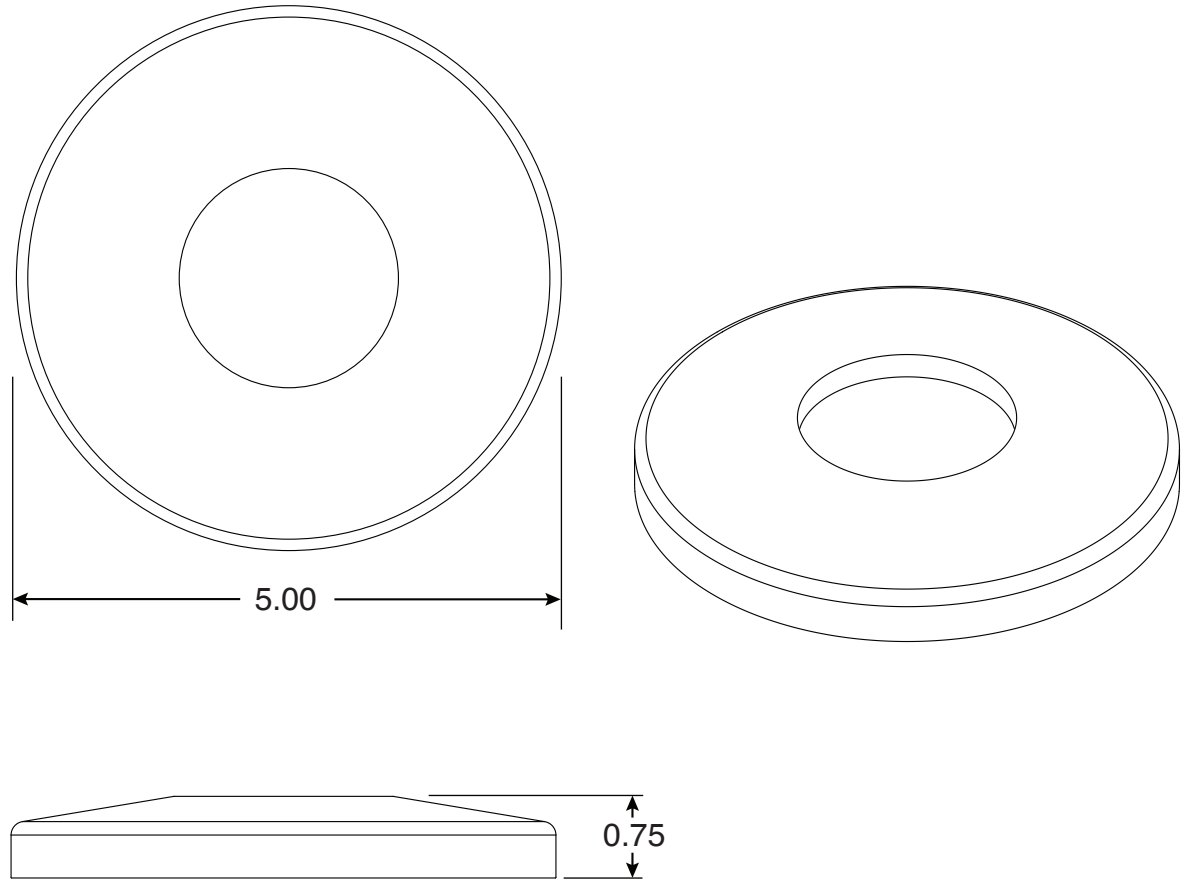

# Gray Cyclac Escutcheon

Part No.  
PE-0019-C

Parts List	
QTY	Description
1	Gray Cyclac Escutcheon

- Gray Plated Cyclac
- Accommodates 1.90" OD Tubing

Perma-Cast LLC Pueblo, CO  
www.permacastonline.com  
Call 719-544-9544