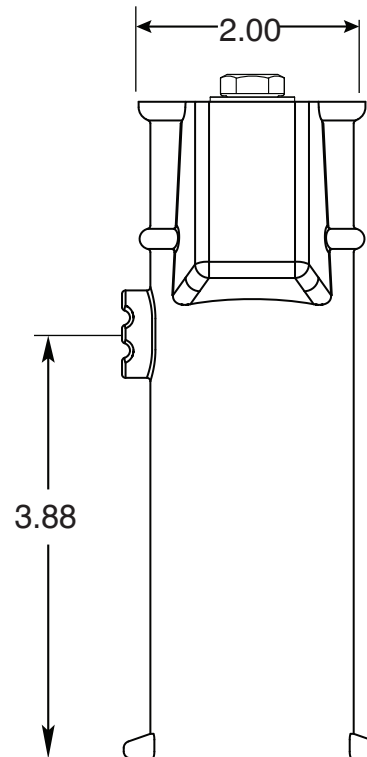

# 6 Inch Bronze Perma-Socket

Part No.  
PS-6015-B

Parts List	
QTY	Description
1	PS-6015-B Socket Bronze
1	PW Wedge
1	5/16" Stainless Steel Washer
1	5/16-18 x 1-1/2" SS Bolt
1	10-24 x 3/8" Brass Screw

Uses Wedge Assembly  
PW

- 6" Deep Socket
- Accomodates 1.50" OD Tubing
- Uses PW Wedges
- Includes Wedge, Washer, Bolt and Bonding Screw
- Anchors Must Drain to Prevent Corrosion