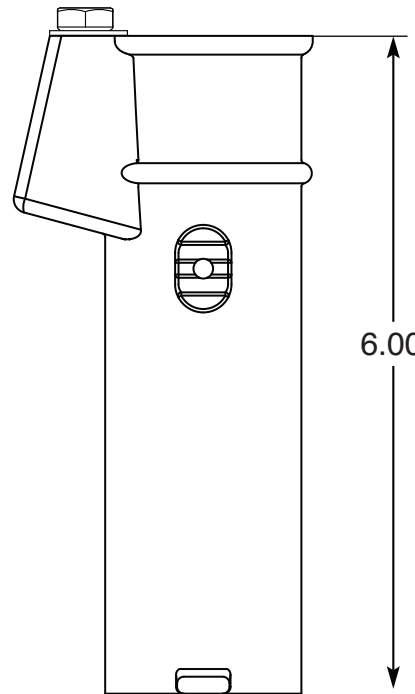

# 6 Inch Bronze Perma-Socket

Part No.  
PS-6015-B

Parts List	
QTY	Description
1	PS-6015-B Socket Bronze
1	PW Wedge
1	5/16" Stainless Steel Washer
1	5/16-18 x 1-1/2" SS Bolt
1	10-24 x 3/8" Brass Screw

Uses Wedge Assembly  
PW

- 6" Deep Socket
- Accomodates 1.50" OD Tubing
- Uses PW Wedges
- Includes Wedge, Washer, Bolt and Bonding Screw
- Anchors Must Drain to Prevent Corrosion