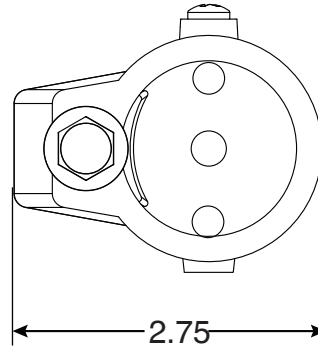

# 6 Inch Bronze Perma-Socket

Part No.  
PS-6015-B

Parts List	
QTY	Description
1	PS-6015-B Socket Bronze
1	PW Wedge
1	5/16" Stainless Steel Washer
1	5/16-18 x 1-1/2" SS Bolt
1	10-24 x 3/8" Brass Screw

Uses Wedge Assembly  
PW

- 6" Deep Socket
- Accomodates 1.50" OD Tubing
- Uses PW Wedges
- Includes Wedge, Washer, Bolt and Bonding Screw
- Anchors Must Drain to Prevent Corrosion