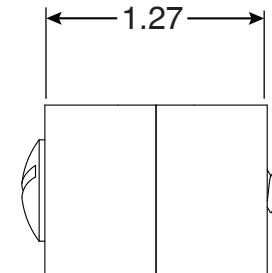

Rope Clamp

Part No.
PH-59

Parts List	
QTY	Description
1	PH-59 Front
1	PH-59 Back
1	10-24 x 1" SS Truss Screw

- Chrome Plated Bronze
- Rope Size 3/4 Inch

Perma-Cast LLC Pueblo, CO
www.permacastonline.com
Call 719-544-9544