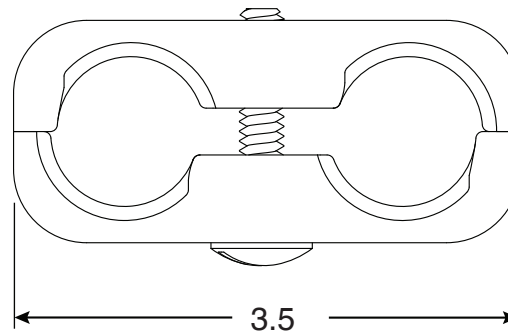

Rope Clamp

Part No.
PH-59

Parts List	
QTY	Description
1	PH-59 Front
1	PH-59 Back
1	10-24 x 1" SS Truss Screw

- Chrome Plated Bronze
- Rope Size 3/4 Inch

Perma-Cast LLC Pueblo, CO
www.permacastonline.com
Call 719-544-9544