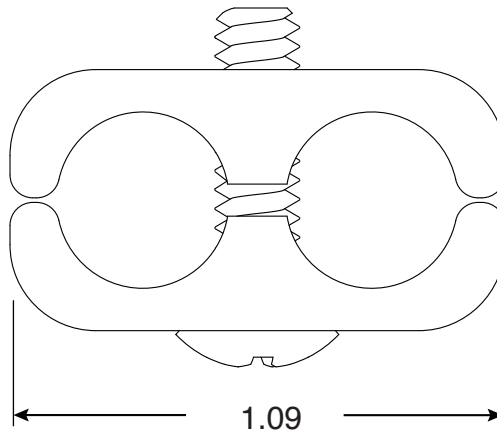

Rope Clamp

Part No.
PH-57

Parts List	
QTY	Description
1	PH-57 Front
1	PH-57 Back
1	10-24 x 5/8" SS Oval Screw

- Chrome Plated Bronze
- Rope Size 1/4 - 3/8 Inch

Perma-Cast LLC Pueblo, CO
www.permacastonline.com
Call 719-544-9544