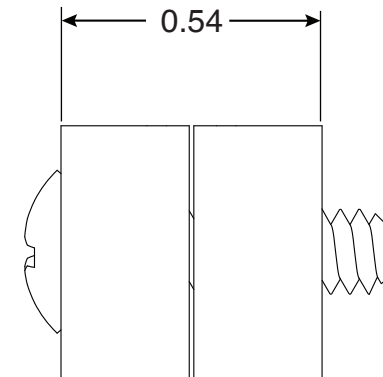

Rope Clamp

Part No.
PH-57

Parts List	
QTY	Description
1	PH-57 Front
1	PH-57 Back
1	10-24 x 5/8" SS Oval Screw

- Chrome Plated Bronze
- Rope Size 1/4 - 3/8 Inch

Perma-Cast LLC Pueblo, CO
www.permacastonline.com
Call 719-544-9544